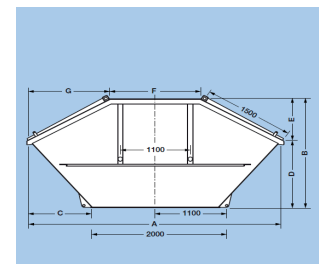

Skip for Chain loader trucks, classic type Covered top/steel lids, 10 cbm

The ideal skip for hazardous waste, general waste and recyclables

Fully engineered symmetric skip container, suitable for lifting by all types of chain loader trucks/skip loaders. Reinforced in all relevant areas, welded entirely from inside and outside for ultimate strength and durability. The skip comes with a triple tipping device on the bottom of front and back side, and with heavy duty tipping.

Pictures and drawings: The picture on display is for illustrative purposes only; minor model changes reserved.

Specifications	
Volume	10 cbm (inside net volume)
Standard	In accordance to DIN 30720, or to local standards upon special request
Dimensions	Length 3980mm; Width 1275mm; Height 2000mm;
Material	Bottom plate: 6mm; Side Plates: 4mm, Steel grade ST37; entirely welded inside and outside
Lifting Systems	Chain Lifting System; 2 heavy-duty bolts on each side, Triple tipping device integrated on both sides at bottom
Frame	Symmetrical shape with low feeding on front side; Corners double welded; Top frame beams cold rolled profile U-channels
Lids	2 spring balanced steel lids, with locking device on both sides. Opening handle.
Coating and Finishing	Available in many standard colors; primed and coated with Epoxy-Paint, approx. 150 Microns
Extra Features	Set of net-hooks for tarpaulin welded all around; Conical shape for stacking of up to 4 empty pieces, Safety reflection stickers
Options (chargeable)	Additional REL bolts for occasional lifting by REL compactor trucks; additional side bolts, fork lift pockets, crane hooks, Plastic lids only available as an option;
	RFID chips, various branding and sticker options
Warranty	One year against manufacturing defects