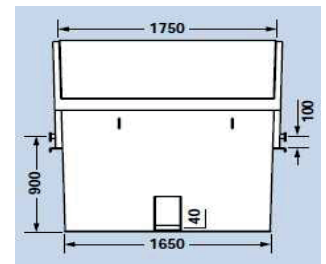

Skip for Chain loader trucks, classic type Covered top/steel lids, 10 cbm

The ideal skip for hazardous waste, general waste and recyclables

Fully engineered symmetric skip container, suitable for lifting by all types of chain loader trucks/skip loaders. Reinforced in all relevant areas, welded entirely from inside and outside for ultimate strength and durability. The skip comes with a triple tipping device on the bottom of front and back side, and with heavy duty tipping.

Pictures and drawings: The picture on display is for illustrative purposes only; minor model changes reserved.

Specifications	
Volume	10 cbm (inside net volume)
Standard	In accordance to DIN 30720, or to local standards upon special request
Dimensions	Length 3980mm; Width 1275mm; Height 2000mm;
Material	Bottom plate: 6mm; Side Plates: 4mm, Steel grade ST37; entirely welded inside and outside
Lifting Systems	Chain Lifting System; 2 heavy-duty bolts on each side, Triple tipping device integrated on both sides at bottom
Frame	Symmetrical shape with low feeding on front side; Corners double welded; Top frame beams cold rolled profile U-channels
Lids	2 spring balanced steel lids, with locking device on both sides. Opening handle.
Coating and Finishing	Available in many standard colors; primed and coated with Epoxy-Paint, approx. 150 Microns
Extra Features	Set of net-hooks for tarpaulin welded all around; Conical shape for stacking of up to 4 empty pieces, Safety reflection stickers
Options (chargeable)	Additional REL bolts for occasional lifting by REL compactor trucks; additional side bolts, fork lift pockets, crane hooks, Plastic lids only available as an option;
	RFID chips, various branding and sticker options
Warranty	One year against manufacturing defects