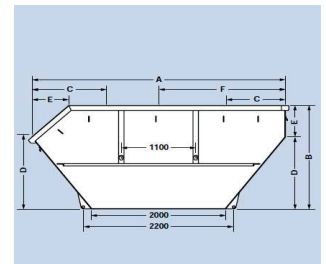

# Skip for Chain loader trucks, classic type Open Top 15 cbm

The ideal skip for solid waste, recyclables and light construction materials

Fully engineered skip container suitable for lifting by all types of chain loader trucks/skip loaders. German design, DIN compliant, reinforced in all relevant areas, welded entirely from inside and outside for ultimate strength and durability. The skip comes with a triple tipping device on the bottom of front and back side, and with heavy duty tipping bolts on both sides.

Pictures and drawings: The picture on display is for illustrative purposes only; minor model changes reserved.

Specifications	
Volume	15 cbm (inside net volume)
Standard	In accordance to DIN 30720, or to local standards upon special request
Dimensions	Length 4600mm; Width 2250mm; Height 2250mm;
Material	Bottom plate: 6mm; Side Plates: 4mm, Steel grade ST37; entirely welded inside and outside
Lifting Systems	Chain Lifting System; 2 heavy-duty bolts on each side, Triple tipping device integrated on both sides at bottom
Frame	Asymmetrical shape with low feeding on front side; Corners double welded; Top frame beams cold rolled profile U-channels
Coating and Finishing	Available in many standard colors; primed and coated with Epoxy-Paint, approx. 150 Microns
Extra Features	Set of net-hooks for tarpaulin welded all around; Conical shape for stacking of up to 4 empty pieces, Safety reflection stickers
Options (chargeable)	Additional REL bolts for occasional lifting by REL compactor trucks; additional side bolts, fork lift pockets, crane hooks; Supplement for construction waste: bottom plate 8 mm, side wall plates 5 mm; Anti corrosive GRP lining inside; RFID chips, various branding and sticker options
Warranty	One year against manufacturing defects