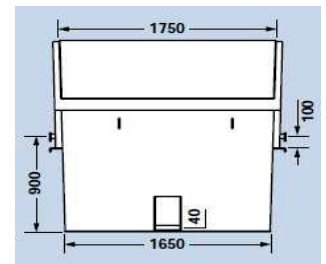

# Skip for Chain loader trucks, classic type Open Top 15 cbm

The ideal skip for solid waste, recyclables and light construction materials

Fully engineered skip container suitable for lifting by all types of chain loader trucks/skip loaders. German design, DIN compliant, reinforced in all relevant areas, welded entirely from inside and outside for ultimate strength and durability. The skip comes with a triple tipping device on the bottom of front and back side, and with heavy duty tipping bolts on both sides.

Pictures and drawings: The picture on display is for illustrative purposes only; minor model changes reserved.

Specifications	
Volume	15 cbm (inside net volume)
Standard	In accordance to DIN 30720, or to local standards upon special request
Dimensions	Length 4600mm; Width 2250mm; Height 2250mm;
Material	Bottom plate: 6mm; Side Plates: 4mm, Steel grade ST37; entirely welded inside and outside
Lifting Systems	Chain Lifting System; 2 heavy-duty bolts on each side, Triple tipping device integrated on both sides at bottom
Frame	Asymmetrical shape with low feeding on front side; Corners double welded; Top frame beams cold rolled profile U-channels
Coating and Finishing	Available in many standard colors; primed and coated with Epoxy-Paint, approx. 150 Microns
Extra Features	Set of net-hooks for tarpaulin welded all around; Conical shape for stacking of up to 4 empty pieces, Safety reflection stickers
Options (chargeable)	Additional REL bolts for occasional lifting by REL compactor trucks; additional side bolts, fork lift pockets, crane hooks; Supplement for construction waste: bottom plate 8 mm, side wall plates 5 mm; Anti corrosive GRP lining inside; RFID chips, various branding and sticker options
Warranty	One year against manufacturing defects