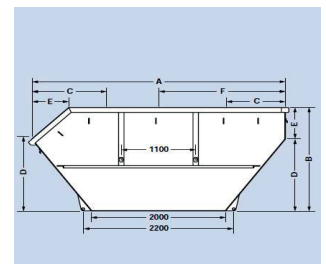

Skip for Chain loader trucks, classic type Open Top 10 cbm

The ideal skip for solid waste, recyclables and light construction materials

Fully engineered skip container suitable for lifting by all types of chain loader trucks/skip loaders. German design, DIN compliant, reinforced in all relevant areas, welded entirely from inside and outside for ultimate strength and durability. The skip comes with a triple tipping device on the bottom of front and back side, and with heavy duty tipping bolts on both sides.

Pictures and drawings: The picture on display is for illustrative purposes only; minor model changes reserved.

Specifications	
Volume	10 cbm (inside net volume)
Standard	In accordance to DIN 30720, or to local standards upon special request
Dimensions	Length 3750mm; Width 1750mm; Height 1800mm
Material	Bottom plate: 6mm; Side Plates: 4mm, Steel grade ST37; entirely welded inside and outside
Lifting Systems	Chain Lifting System; 2 heavy-duty bolts on each side, Triple tipping device integrated on both sides at bottom
Frame	Asymmetrical shape with low feeding on front side; Corners double welded; Top frame beams cold rolled profile U-channels
Coating and Finishing	Available in many standard colors; primed and coated with Epoxy-Paint, approx. 150 Microns
Extra Features	Set of net-hooks for tarpaulin welded all around; Conical shape for stacking of up to 4 empty pieces, Safety reflection stickers
Options (chargeable)	Additional REL bolts for occasional lifting by REL compactor trucks; additional side bolts, fork lift pockets, crane hooks; Supplement for construction waste: bottom plate 8 mm, side wall plates 5 mm; Anti corrosive GRP lining inside; RFID chips, various branding and sticker options
Warranty	One year against manufacturing defects