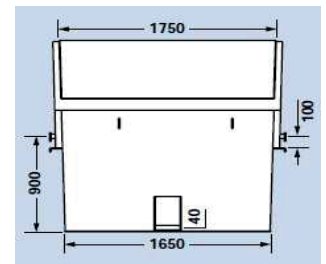

Skip for Chain loader trucks, classic type Open Top 10 cbm

The ideal skip for solid waste, recyclables and light construction materials

Fully engineered skip container suitable for lifting by all types of chain loader trucks/skip loaders. German design, DIN compliant, reinforced in all relevant areas, welded entirely from inside and outside for ultimate strength and durability. The skip comes with a triple tipping device on the bottom of front and back side, and with heavy duty tipping bolts on both sides.

Pictures and drawings: The picture on display is for illustrative purposes only; minor model changes reserved.

Specifications	
Volume	10 cbm (inside net volume)
Standard	In accordance to DIN 30720, or to local standards upon special request
Dimensions	Length 3750mm; Width 1750mm; Height 1800mm
Material	Bottom plate: 6mm; Side Plates: 4mm, Steel grade ST37; entirely welded inside and outside
Lifting Systems	Chain Lifting System; 2 heavy-duty bolts on each side, Triple tipping device integrated on both sides at bottom
Frame	Asymmetrical shape with low feeding on front side; Corners double welded; Top frame beams cold rolled profile U-channels
Coating and Finishing	Available in many standard colors; primed and coated with Epoxy-Paint, approx. 150 Microns
Extra Features	Set of net-hooks for tarpaulin welded all around; Conical shape for stacking of up to 4 empty pieces, Safety reflection stickers
Options (chargeable)	Additional REL bolts for occasional lifting by REL compactor trucks; additional side bolts, fork lift pockets, crane hooks; Supplement for construction waste: bottom plate 8 mm, side wall plates 5 mm; Anti corrosive GRP lining inside; RFID chips, various branding and sticker options
Warranty	One year against manufacturing defects