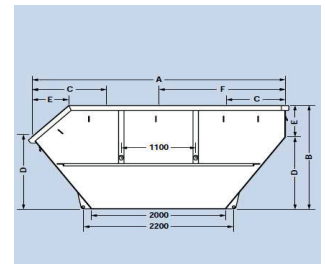

Skip for Chain loader trucks, classic type Open Top 7 cbm

The ideal skip for solid waste, recyclables and light construction materials

Fully engineered skip container suitable for lifting by all types of chain loader trucks/skip loaders. German design, DIN compliant, reinforced in all relevant areas, welded entirely from inside and outside for ultimate strength and durability. The skip comes with a triple tipping device on the bottom of front and back side, and with heavy duty tipping bolts on both sides.

Pictures and drawings: The picture on display is for illustrative purposes only; minor model changes reserved.

Specifications	
Volume	7 cbm (inside net volume)
Standard	In accordance to DIN 30720, or to local standards upon special request
Dimensions	Length 3500mm; Width 1750mm; Height 1500mm; Weight 750 kg
Material	Bottom plate: 6mm; Side Plates: 4mm, Steel grade ST37; entirely welded inside and outside
Lifting Systems	Chain Lifting System; 2 heavy-duty bolts on each side, Triple tipping device integrated on both sides at bottom
Frame	Asymmetrical shape with low feeding on front side; Corners double welded; Top frame beams cold rolled profile U-channels
Coating and Finishing	Available in many standard colors; primered and coated with Epoxy-Paint, approx. 150 Microns
Extra Features	Set of net-hooks for tarpaulin welded all around; Conical shape for stacking of up to 4 empty pieces, Safety reflection stickers
Options (chargeable)	Additional REL bolts for occasional lifting by REL compactor trucks; additional side bolts, fork lift pockets, crane hooks; Supplement for construction waste: bottom plate 8 mm, side wall plates 5 mm; Anti corrosive GRP lining inside; RFID chips, various branding and sticker options
Warranty	One year against manufacturing defects