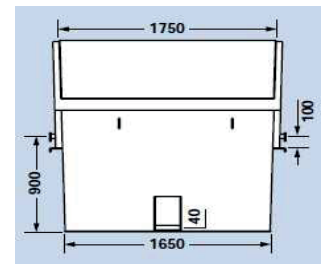

Skip for Chain loader trucks, classic type Open Top 7 cbm

The ideal skip for solid waste, recyclables and light construction materials

Fully engineered skip container suitable for lifting by all types of chain loader trucks/skip loaders. German design, DIN compliant, reinforced in all relevant areas, welded entirely from inside and outside for ultimate strength and durability. The skip comes with a triple tipping device on the bottom of front and back side, and with heavy duty tipping bolts on both sides.

Pictures and drawings: The picture on display is for illustrative purposes only; minor model changes reserved.

Specifications	
Volume	7 cbm (inside net volume)
Standard	In accordance to DIN 30720, or to local standards upon special request
Dimensions	Length 3500mm; Width 1750mm; Height 1500mm; Weight 750 kg
Material	Bottom plate: 6mm; Side Plates: 4mm, Steel grade ST37; entirely welded inside and outside
Lifting Systems	Chain Lifting System; 2 heavy-duty bolts on each side, Triple tipping device integrated on both sides at bottom
Frame	Asymmetrical shape with low feeding on front side; Corners double welded; Top frame beams cold rolled profile U-channels
Coating and Finishing	Available in many standard colors; primered and coated with Epoxy-Paint, approx. 150 Microns
Extra Features	Set of net-hooks for tarpaulin welded all around; Conical shape for stacking of up to 4 empty pieces, Safety reflection stickers
Options (chargeable)	Additional REL bolts for occasional lifting by REL compactor trucks; additional side bolts, fork lift pockets, crane hooks; Supplement for construction waste: bottom plate 8 mm, side wall plates 5 mm; Anti corrosive GRP lining inside; RFID chips, various branding and sticker options
Warranty	One year against manufacturing defects